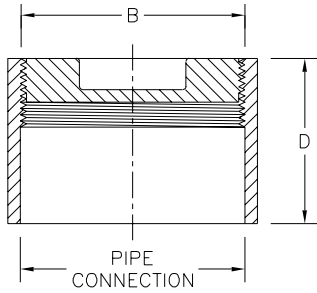

CLEANOUT BODY and PLUG

- Recommended for unfinished areas.
- Furnished with a PVC or ABS body and an ABS taper thread plug.

Body Type	Model Number	Pipe Connections	'B' Dimensions	D	Box Qty.
PVC	CO-2410-PV2	2" [51] PVC Hub	2" [51] NPT	2" [51]	20
	CO-2410-PV3	3" [76] PVC Hub	3" [76] NPT	3" [76]	20
	CO-2410-PV4	4" [102] PVC Hub	4" [102] NPT	3-1/2" [89]	20
ABS	CO-2410-AB2	2" [51] ABS Hub	2" [51] NPT	2" [51]	20
	CO-2410-AB3	3" [76] ABS Hub	3" [76] NPT	3" [76]	20
	CO-2410-AB4	4" [102] ABS Hub	4" [102] NPT	3-1/2" [89]	20