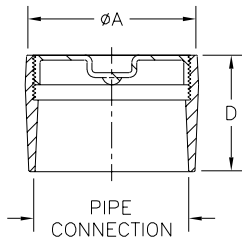

CLEANOUT BODY and PLUG

- Recommended for unfinished areas.
- Consists of a cast iron no-hub body with ABS taper thread plug.

Body Type	Model Number	Dimensions in Inches [mm]			Box Qty.
		Pipe Connections	A	D	
No-Hub	CO-2460-NH2	2" [51]	2-29/64" [62]	2-7/16" [62]	10
	CO-2460-NH3	3" [76]	3-29/64" [88]	2-11/16" [68]	4
	CO-2460-NH4	4" [102]	4-35/64" [115]	2-15/16" [76]	2

Options

Suffix	Description
-BP	Bronze Plug