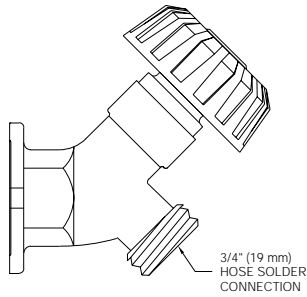

JONESPEC® HYDRANTS

WALL FAUCET

- This rough-bronze wall faucet is designed for moderate climate areas.
- Ideal for residential and light commercial applications.

Model Number	Wall Thickness In. / [mm]	Overall Length	Approx. Weight Lbs. / [kg]	Inlet Connections In. / [mm]	Box Qty.
HY-2850-C12	N/A	N/A	2 [1]	1/2" [13] Solder x 3/4" [19] Solder	24
HY-2850-CP12	N/A	N/A	2 [1]	1/2" [13] Solder x 1/2" [13] MPT	24
HY-2850-P12	N/A	N/A	2 [1]	1/2" [13] FPT	24
HY-2850-P34	N/A	N/A	2 [1]	3/4" [19] FPT	24

Options

Suffix	Description
-LK	Loose Key
-PB	Polished Brass
-PC	Polished Chrome
-RC	Rough Chrome
-RK	Hydrant Parts Repair Kit
-VB	External Vacuum Breaker