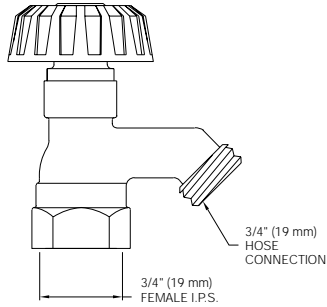

JONESPEC® HYDRANTS

LAWN FAUCET

- This rough-bronze lawn faucet is designed for moderate climate areas.
- Ideal for use in lawn, garden and other residential and light commercial applications.

Model Number	Wall Thickness	Overall Length In. / [mm]	Approx. Weight Lbs. / [kg]	Inlet Connections In. / [mm]	Box Qty.
HY-2851	N/A	N/A	2 [1]	3/4" [19] FPT	24