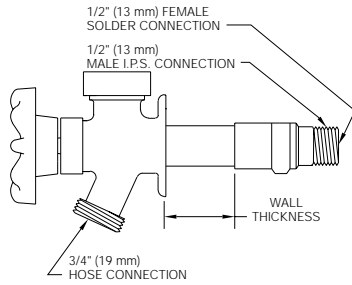

Model Number	Wall Thickness In. / [mm]	Approx. Weight Lbs. / [kg]	Inlet Connections In. / [mm]
HY-2875-04	4" [102]	2 [1]	1/2" [13] Male I.P.S. / 1/2" [13] Female Solder
HY-2875-06	6" [152]	2 [1]	1/2" [13] Male I.P.S. / 1/2" [13] Female Solder
HY-2875-08	8" [203]	2 [1]	1/2" [13] Male I.P.S. / 1/2" [13] Female Solder
HY-2875-10	10" [254]	2 [1]	1/2" [13] Male I.P.S. / 1/2" [13] Female Solder
HY-2875-12	12" [375]	2 [1]	1/2" [13] Male I.P.S. / 1/2" [13] Female Solder
HY-2875-14	14" [425]	2 [1]	1/2" [13] Male I.P.S. / 1/2" [13] Female Solder